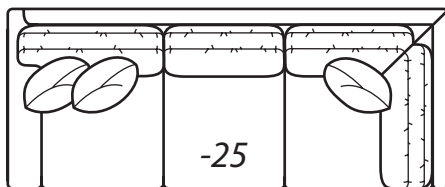

Scale: 1/4" = 1' All dimensions listed are approximate.

2300 LUXE Collection

Overall Height	Overall Depth	Inside Depth	Arm Height	Seat Height	Seat Cushion
37	45	28	25	18	UD

Standard: Loose Pillow Back / 19" Throw Pillows. Number of standard throw pillows represented in illustration.

Also available in 41" depth: To order, remove LUXE from product number. Example: order 2300-20-CHILL.

Width measurements based on widest arm style, the CHILL/VINTAGE. Overall width is reduced with these arm options: 2300 MOD -2" per arm, 2300 PURE -2.5" per arm. Seating area dimensions are not affected by arm choice.

One Arm Cuddle Chaise

Outside Width: 72W
Inside Width: 51W
Outside Depth: 54
Inside Depth: 37
Wall Depth: 69
COM: P

-34 Right Arm Cuddle Chaise

-51 Armless Chair

Outside: 30W
Inside: 30W
COM: G

-35 Left Arm Cuddle Chaise

-41 Armless Loveseat

Outside: 60W Inside: 60W
COM: N

-23 Left Arm Sofa

One Arm Sofa

Outside: 99W
Inside: 91W
COM: T

-22 Right Arm Sofa

-25 Left Arm Corner Sofa

One Arm Corner Sofa

Outside: 110W
Inside: 85W
COM: Z

-24 Right Arm Corner Sofa

-43 Left Arm Chaise

One Arm Chaise

Outside: 39W 71D
Inside: 31W 54D
COM: L

-42 Right Arm Chaise

-43 Left Arm Loveseat

One Arm Loveseat

Outside: 69W
Inside: 61W
COM: O

-42 Right Arm Loveseat