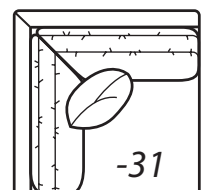

## Step 2: Select items

**-20 Sofa**

Outside: 108W Inside: 91W  
COM: W

**-40 Loveseat**

Outside: 78W Inside: 61W  
COM: Q

**-70 Sofa**

Outside: 94W Inside: 77W  
COM: S

**-50**

**-55**

**-55 Ottoman**

32W x 22D x 17H  
COM: E

**-60**

**-60 Chair 1/2**

Outside: 53W  
Inside: 36W  
COM: L

**-64**

**-64 Ottoman 1/2**

39W x 25D x 18H  
COM: E

**-31**

**-31 Corner**

Outside: 41W  
Inside: 24W  
COM: L

**-50 Chair**  
**-56 Swivel Chair**  
(-56 available in 41" Depth Only)  
Outside: 40W  
Inside: 23W  
COM: H

Scale: 1/4" = 1' All dimensions listed are approximate.

# 2300 LUXE Collection

Overall Height	Overall Depth	Inside Depth	Arm Height	Seat Height	Seat Cushion
37	45	28	25	18	UD

Standard: Loose Pillow Back / 19" Throw Pillows. Number of standard throw pillows represented in illustration.