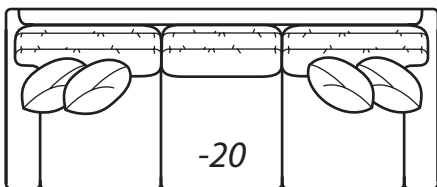

## Step 1: Select style

**2300 CHILL LUXE**

**2300 MOD LUXE**

*Reduces outside width  
by 2" per arm*

**2300 PURE LUXE**

*Reduces outside width  
by 2.5" per arm*

**2300 VINTAGE  
LUXE**

## Step 2: Select items

**-20 Sofa**

Outside: 108W Inside: 91W  
COM: W

**-40 Loveseat**

Outside: 78W Inside: 61W  
COM: Q

**-70 Sofa**

Outside: 94W Inside: 77W  
COM: S

**-50**

39W x 25D x 18H  
COM: E

**-31**

**-31 Corner**

Outside: 41W  
Inside: 24W  
COM: L

**-50 Chair**  
**-56 Swivel Chair**  
(-56 available in 41" Depth Only)  
Outside: 40W  
Inside: 23W  
COM: H

Scale: 1/4" = 1' All dimensions listed are approximate.