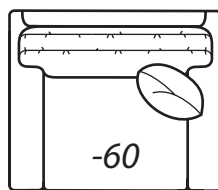

## Step 1: Select style

**2300 CHILL LUXE**

**2300 MOD LUXE**

*Reduces outside width  
by 2" per arm*

**2300 PURE LUXE**

*Reduces outside width  
by 2.5" per arm*

**2300 VINTAGE  
LUXE**

## Step 2: Select items

**-20 Sofa**

Outside: 108W Inside: 91W  
COM: W

**-40 Loveseat**

Outside: 78W Inside: 61W  
COM: Q

**-70 Sofa**

Outside: 94W Inside: 77W  
COM: S

**-50**

**-55**

**-55 Ottoman**

32W x 22D x 17H  
COM: E

**-60**

**-60 Chair 1/2**

Outside: 53W  
Inside: 36W  
COM: L

**-64**

**-64 Ottoman 1/2**

39W x 25D x 18H  
COM: E

**-31**

**-31 Corner**

Outside: 41W  
Inside: 24W  
COM: L

**-50 Chair**  
**-56 Swivel Chair**  
(-56 available in 41" Depth Only)  
Outside: 40W  
Inside: 23W  
COM: H

Scale: 1/4" = 1' All dimensions listed are approximate.