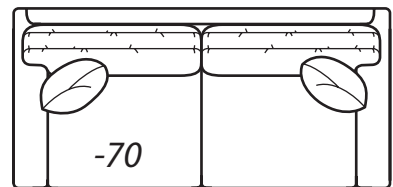

## Step 2: Select items

**-20 Sofa**

Outside: 108W Inside: 91W  
COM: W

**-40 Loveseat**

Outside: 78W Inside: 61W  
COM: Q

**-70 Sofa**

Outside: 94W Inside: 77W  
COM: S

**-50**

39W x 25D x 18H  
COM: E

**-31**

**-31 Corner**

Outside: 41W  
Inside: 24W  
COM: L

**-50 Chair**  
**-56 Swivel Chair**  
(-56 available in 41" Depth Only)  
Outside: 40W  
Inside: 23W  
COM: H

Scale: 1/4" = 1' All dimensions listed are approximate.