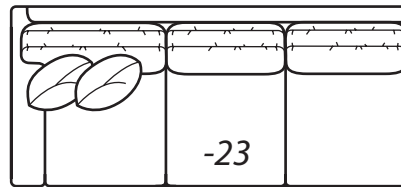

Scale: 1/4" = 1' All dimensions listed are approximate.

2300 LUXE Collection

Overall Height	Overall Depth	Inside Depth	Arm Height	Seat Height	Seat Cushion
37	45	28	25	18	UD

Standard: Loose Pillow Back / 19" Throw Pillows. Number of standard throw pillows represented in illustration.

Also available in 41" depth: To order, remove LUXE from product number. Example: order 2300-20-CHILL.

Width measurements based on widest arm style, the CHILL/VINTAGE. Overall width is reduced with these arm options: 2300 MOD -2" per arm, 2300 PURE -2.5" per arm. Seating area dimensions are not affected by arm choice.

One Arm Cuddle Chaise

Outside Width: 72W
Inside Width: 51W
Outside Depth: 54
Inside Depth: 37
Wall Depth: 69
COM: P

-34 Right Arm Cuddle Chaise

-51 Armless Chair

Outside: 30W
Inside: 30W
COM: G

-35 Left Arm Cuddle Chaise

-41 Armless Loveseat

Outside: 60W Inside: 60W
COM: N

-23 Left Arm Sofa

One Arm Sofa

Outside: 99W
Inside: 91W
COM: T

-22 Right Arm Sofa

-25 Left Arm Corner Sofa

One Arm Corner Sofa

Outside: 110W
Inside: 85W
COM: Z

-24 Right Arm Corner Sofa

-43 Left Arm Chaise

One Arm Chaise

Outside: 39W 71D
Inside: 31W 54D
COM: L

-42 Right Arm Chaise

-43 Left Arm Loveseat

One Arm Loveseat

Outside: 69W
Inside: 61W
COM: O

-42 Right Arm Loveseat