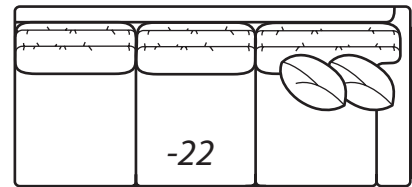

-23 Left Arm Sofa

One Arm Sofa

Outside: 99W
Inside: 91W
COM: T

-22 Right Arm Sofa