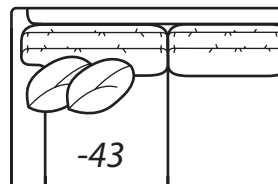

Scale: 1/4" = 1' All dimensions listed are approximate.

2300 LUXE Collection

Overall Height	Overall Depth	Inside Depth	Arm Height	Seat Height	Seat Cushion
37	45	28	25	18	UD

Standard: Loose Pillow Back / 19" Throw Pillows. Number of standard throw pillows represented in illustration.

Also available in 41" depth: To order, remove LUXE from product number. Example: order 2300-20-CHILL.

Width measurements based on widest arm style, the CHILL/VINTAGE. Overall width is reduced with these arm options: 2300 MOD -2" per arm, 2300 PURE -2.5" per arm. Seating area dimensions are not affected by arm choice.

One Arm Cuddle Chaise

Outside Width: 72W
Inside Width: 51W
Outside Depth: 54
Inside Depth: 37
Wall Depth: 69
COM: P

-34 Right Arm Cuddle Chaise

-51 Armless Chair

Outside: 30W
Inside: 30W
COM: G

-35 Left Arm Cuddle Chaise

-41 Armless Loveseat

Outside: 60W Inside: 60W
COM: N

-23 Left Arm Sofa

One Arm Sofa

Outside: 99W
Inside: 91W
COM: T

-22 Right Arm Sofa

-25 Left Arm Corner Sofa

One Arm Corner Sofa

Outside: 110W
Inside: 85W
COM: Z

-24 Right Arm Corner Sofa

-43 Left Arm Chaise

One Arm Chaise

Outside: 39W 71D
Inside: 31W 54D
COM: L

-42 Right Arm Chaise

-43 Left Arm Loveseat

One Arm Loveseat

Outside: 69W
Inside: 61W
COM: O

-42 Right Arm Loveseat