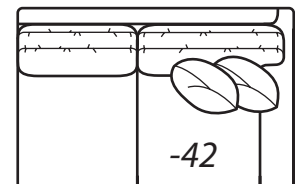

-43 Left Arm Loveseat

One Arm Loveseat

Outside: 69W
Inside: 61W
COM: O