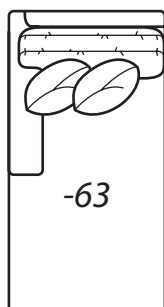

Scale: 1/4" = 1' All dimensions listed are approximate.

2300 LUXE Collection

Overall Height	Overall Depth	Inside Depth	Arm Height	Seat Height	Seat Cushion
37	45	28	25	18	UD

Standard: Loose Pillow Back / 19" Throw Pillows. Number of standard throw pillows represented in illustration.

Also available in 41" depth: To order, remove LUXE from product number. Example: order 2300-20-CHILL.

Width measurements based on widest arm style, the CHILL/VINTAGE. Overall width is reduced with these arm options: 2300 MOD -2" per arm, 2300 PURE -2.5" per arm. Seating area dimensions are not affected by arm choice.

One Arm Cuddle Chaise

Outside Width: 72W
Inside Width: 51W
Outside Depth: 54
Inside Depth: 37
Wall Depth: 69
COM: P

-34 Right Arm Cuddle Chaise

-51 Armless Chair

Outside: 30W
Inside: 30W
COM: G

-35 Left Arm Cuddle Chaise

-41 Armless Loveseat

Outside: 60W Inside: 60W
COM: N

-23 Left Arm Sofa

One Arm Sofa

Outside: 99W
Inside: 91W
COM: T

-22 Right Arm Sofa

-25 Left Arm Corner Sofa

One Arm Corner Sofa

Outside: 110W
Inside: 85W
COM: Z

-24 Right Arm Corner Sofa

-43 Left Arm Chaise

One Arm Chaise

Outside: 39W 71D
Inside: 31W 54D
COM: L

-42 Right Arm Chaise

-43 Left Arm Loveseat

One Arm Loveseat

Outside: 69W
Inside: 61W
COM: O

-42 Right Arm Loveseat