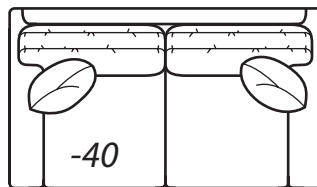

## Step 1: Select style

**2300 CHILL LUXE**

**2300 MOD LUXE**

*Reduces outside width  
by 2" per arm*

**2300 PURE LUXE**

*Reduces outside width  
by 2.5" per arm*

**2300 VINTAGE  
LUXE**

## Step 2: Select items

**-20 Sofa**

Outside: 108W Inside: 91W  
COM: W

**-40 Loveseat**

Outside: 78W Inside: 61W  
COM: Q

**-70 Sofa**

Outside: 94W Inside: 77W  
COM: S

**-50**

39W x 25D x 18H  
COM: E

**-31**

**-31 Corner**

Outside: 41W  
Inside: 24W  
COM: L

**-50 Chair**  
**-56 Swivel Chair**  
(-56 available in 41" Depth Only)  
Outside: 40W  
Inside: 23W  
COM: H

Scale: 1/4" = 1' All dimensions listed are approximate.