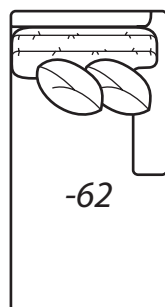

-43 Left Arm Chaise

One Arm Chaise

Outside: 39W 71D
Inside: 31W 54D
COM: L

-42 Right Arm Chaise