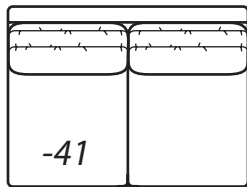

-35 Left Arm Cuddle Chaise

-41 Armless Loveseat

Outside: 60W Inside: 60W
COM: N