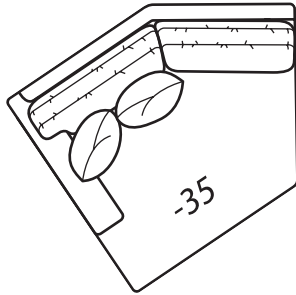

Scale: 1/4" = 1' All dimensions listed are approximate.

2300 LUXE Collection

Overall Height	Overall Depth	Inside Depth	Arm Height	Seat Height	Seat Cushion
37	45	28	25	18	UD

Standard: Loose Pillow Back / 19" Throw Pillows. Number of standard throw pillows represented in illustration.

Also available in 41" depth: To order, remove LUXE from product number. Example: order 2300-20-CHILL.

Width measurements based on widest arm style, the CHILL/VINTAGE. Overall width is reduced with these arm options: 2300 MOD -2" per arm, 2300 PURE -2.5" per arm. Seating area dimensions are not affected by arm choice.